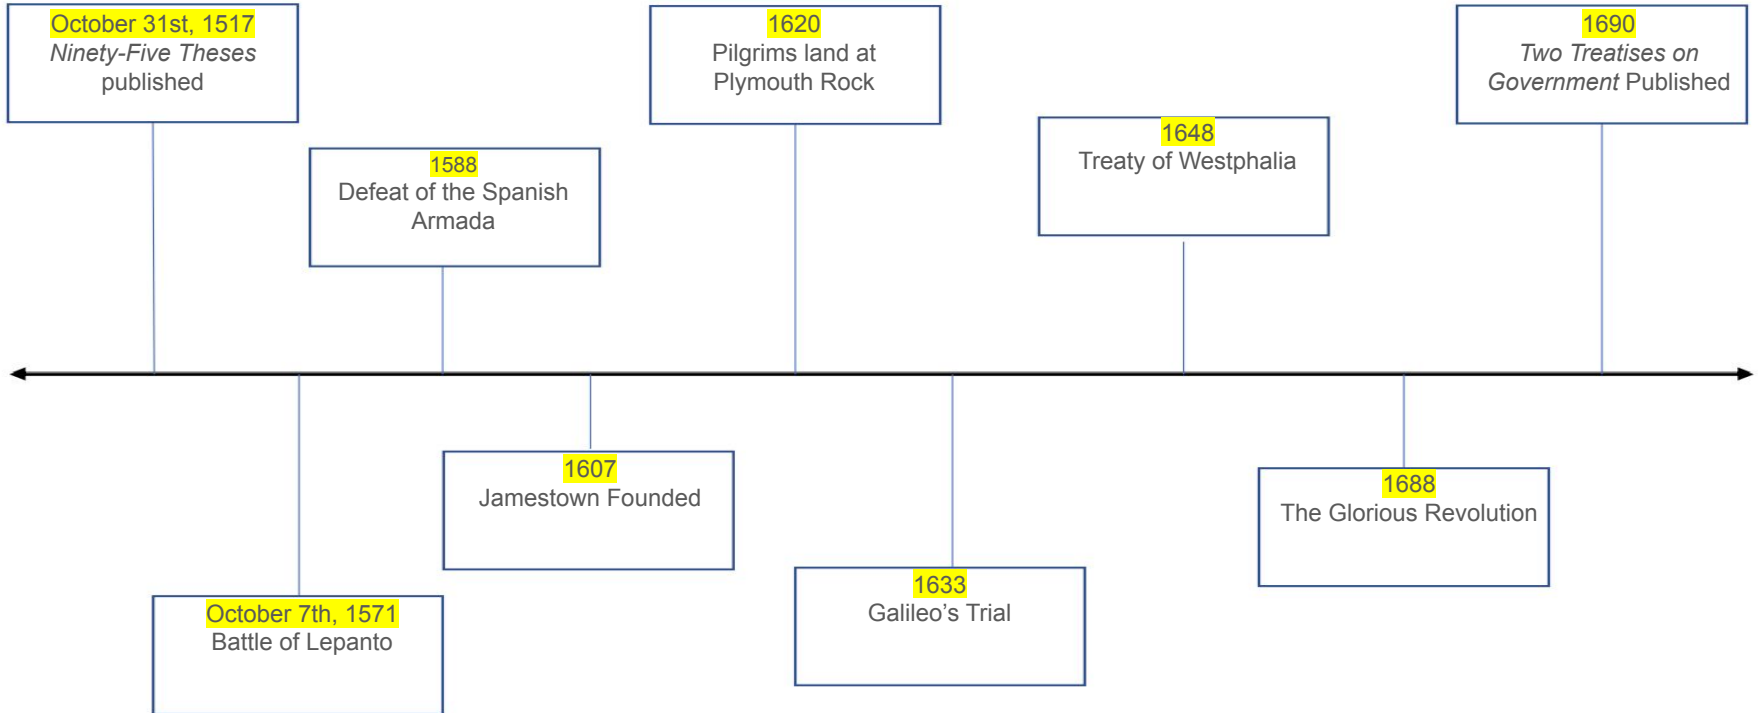

Timeline

Middle Ages: c. 400-1400

500's: Beginning of Monasticism

Timeline

600's: Beginning of Islam

700's: Rapid spread of Islam

Timeline

Timeline

c. 1350-1550 The Renaissance

c. 1400 Great Schism

c. 1500 da Vinci, Michelangelo, Raphael/Reformation

Timeline

- 1500s - The Protestant Reformation
- Late 1500s- Elizabethan England
- ~ 1600- Shakespeare
- Early 1600s- Thirty Year War

- 1600s - The Scientific Revolution
- Mid 1600s-English Civil War
- 1650-1700s- The Enlightenment
- ~ 1700- King Louis XIV

Timeline