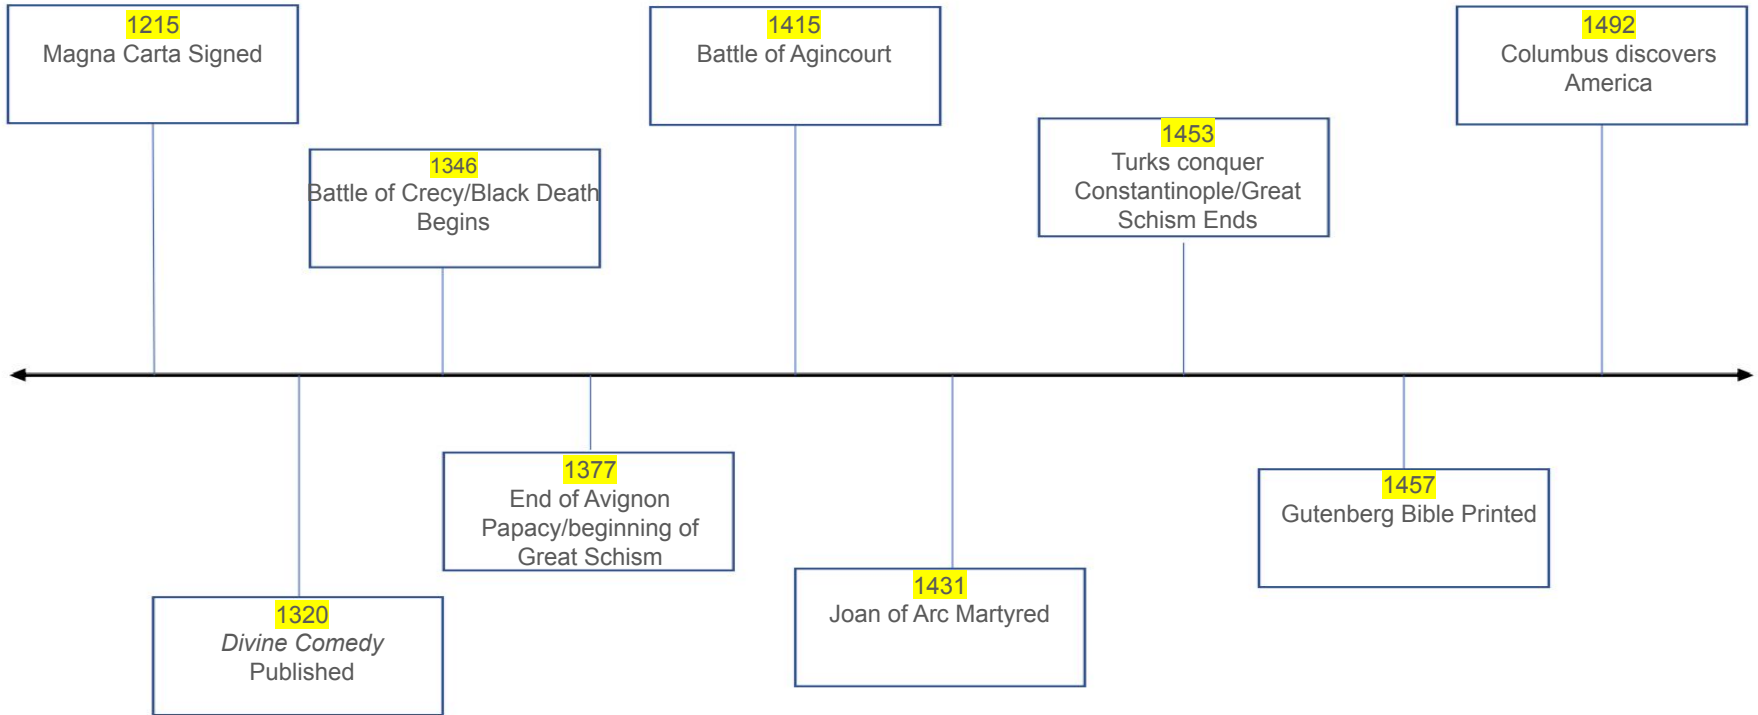

Timeline

Middle Ages: c. 400-1400

500's: Beginning of Monasticism

Timeline

600's: Beginning of Islam

700's: Rapid spread of Islam

Timeline

Timeline

c. 1350-1550 The Renaissance

c. 1400 Great Schism

c. 1500 da Vinci, Michelangelo, Raphael/Reformation

Timeline

- 1500s - The Protestant Reformation
- Late 1500s- Elizabethan England
- ~ 1600- Shakespeare
- Early 1600s- Thirty Year War

- 1600s - The Scientific Revolution
- Mid 1600s-English Civil War
- 1650-1700s- The Enlightenment
- ~ 1700- King Louis XIV

Timeline