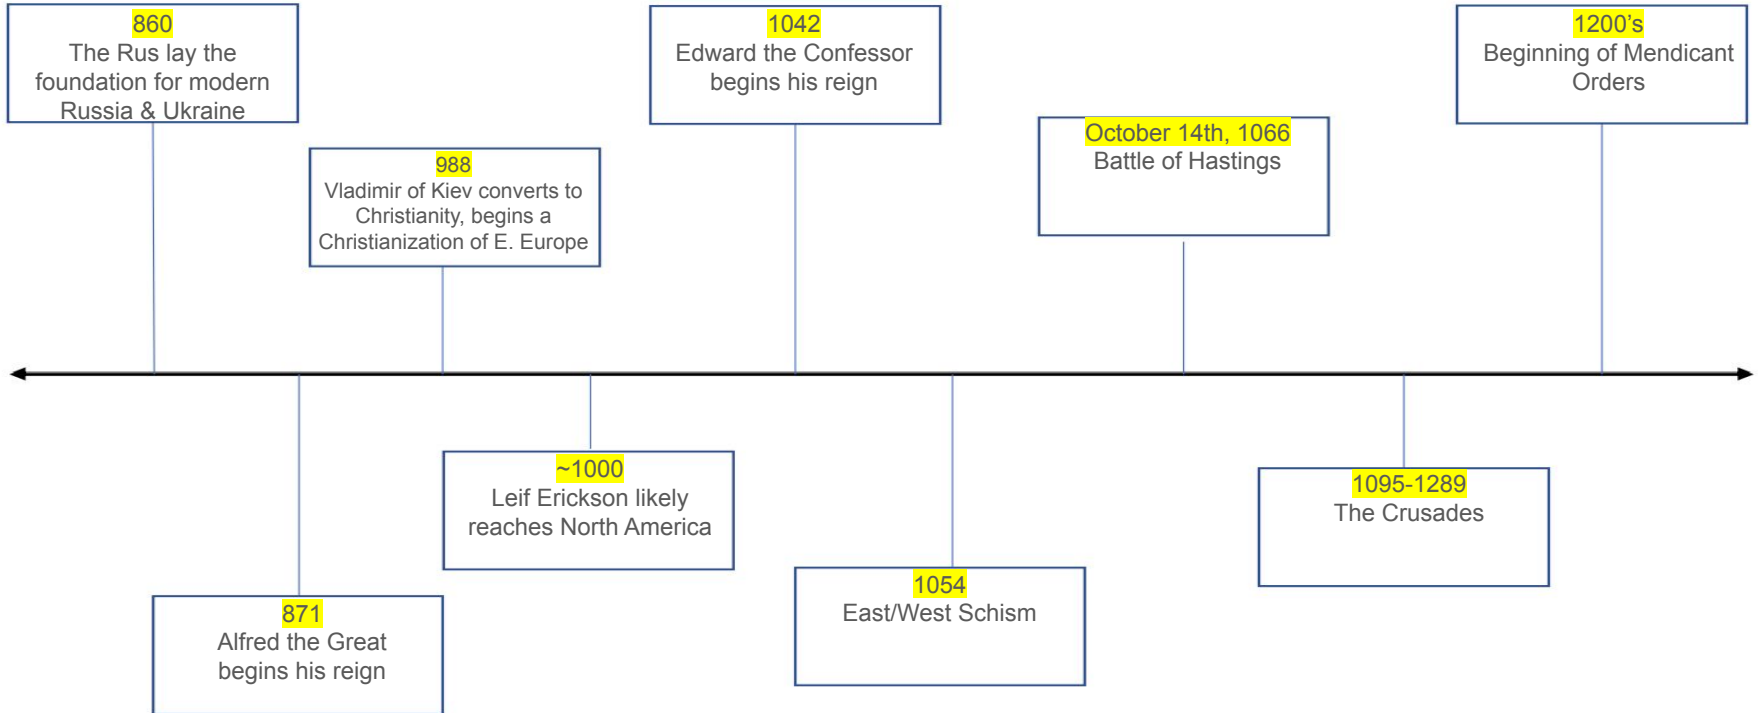

Timeline

Middle Ages: c. 400-1400

500's: Beginning of Monasticism

Timeline

600's: Beginning of Islam

700's: Rapid spread of Islam

Timeline

Timeline

c. 1350-1550 The Renaissance

c. 1400 Great Schism

c. 1500 da Vinci, Michelangelo, Raphael/Reformation

Timeline

- 1500s - The Protestant Reformation
- Late 1500s- Elizabethan England
- ~ 1600- Shakespeare
- Early 1600s- Thirty Year War

- 1600s - The Scientific Revolution
- Mid 1600s-English Civil War
- 1650-1700s- The Enlightenment
- ~ 1700- King Louis XIV

Timeline