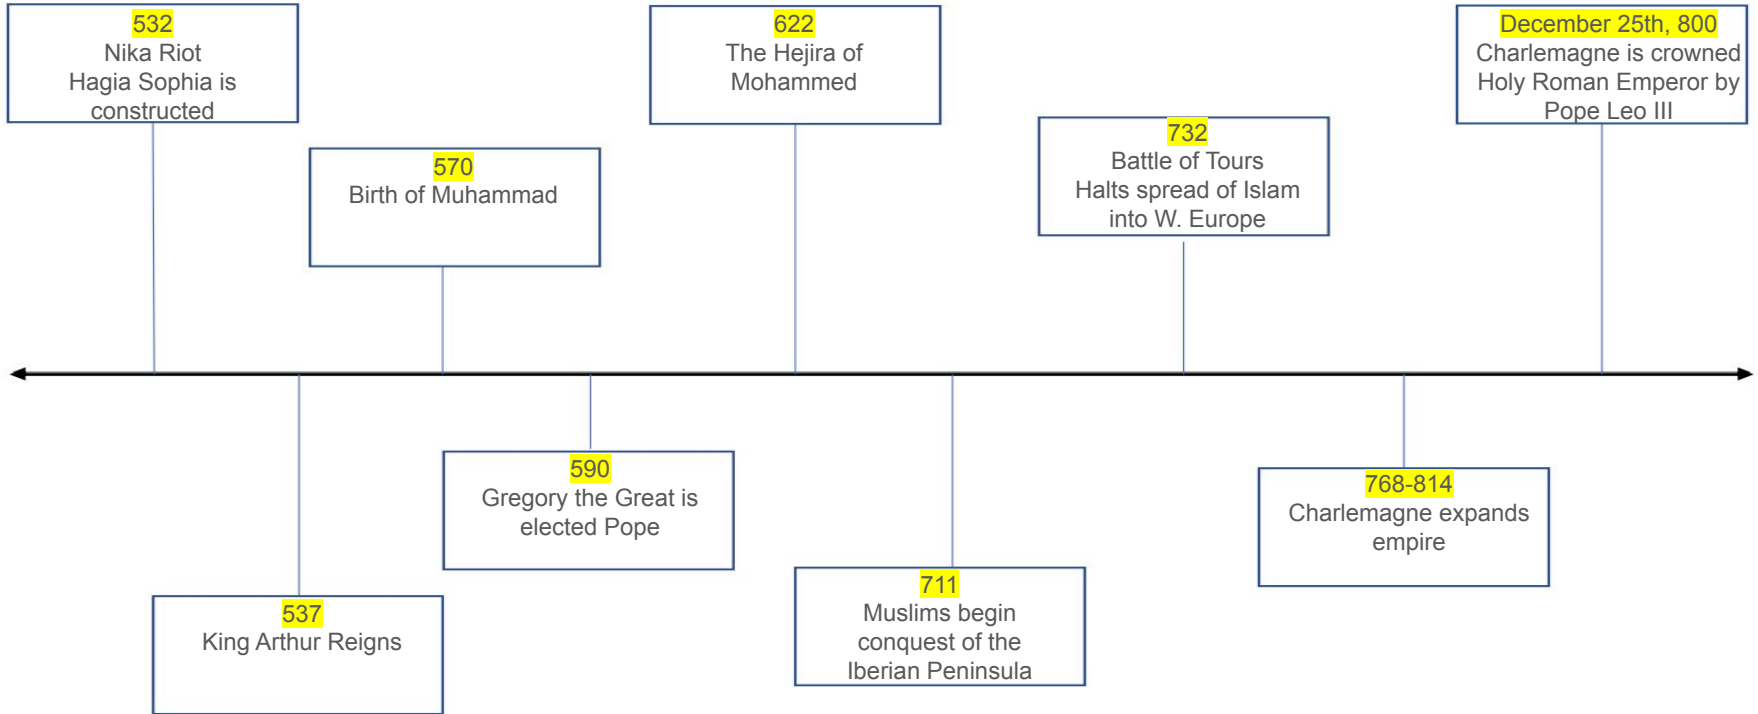

Timeline

Middle Ages: c. 400-1400

500's: Beginning of Monasticism

Timeline

600's: Beginning of Islam

700's: Rapid spread of Islam

Timeline

Timeline

c. 1350-1550 The Renaissance

c. 1400 Great Schism

c. 1500 da Vinci, Michelangelo, Raphael/Reformation

Timeline

- 1500s - The Protestant Reformation
- Late 1500s- Elizabethan England
- ~ 1600- Shakespeare
- Early 1600s- Thirty Year War

- 1600s - The Scientific Revolution
- Mid 1600s-English Civil War
- 1650-1700s- The Enlightenment
- ~ 1700- King Louis XIV

Timeline