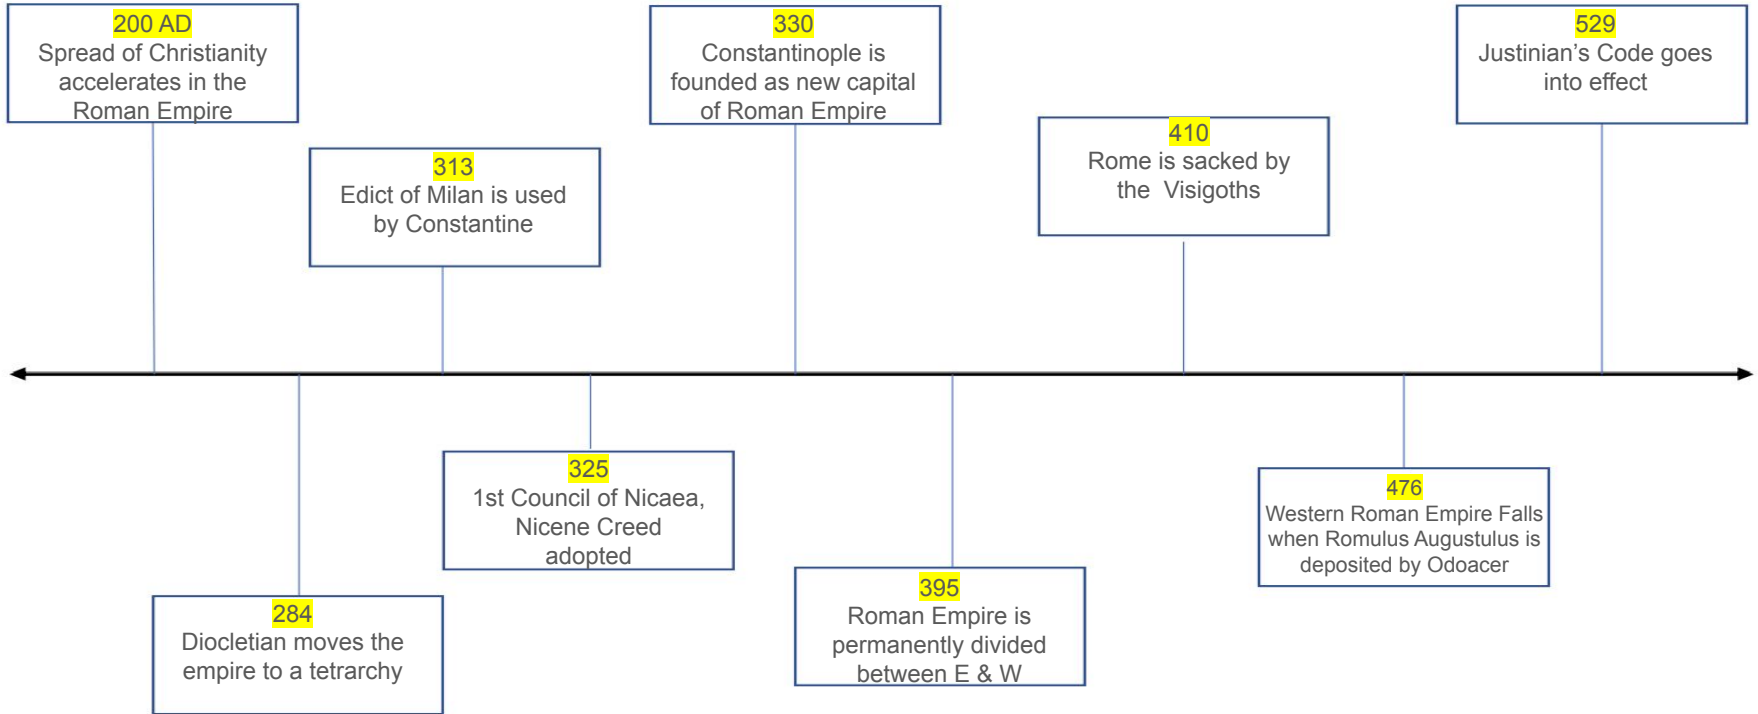

Timeline

Middle Ages: c. 400-1400

500's: Beginning of Monasticism

Timeline

600's: Beginning of Islam

700's: Rapid spread of Islam

Timeline

Timeline

c. 1350-1550 The Renaissance

c. 1400 Great Schism

c. 1500 da Vinci, Michelangelo, Raphael/Reformation

Timeline

- 1500s - The Protestant Reformation
- Late 1500s- Elizabethan England
- ~ 1600- Shakespeare
- Early 1600s- Thirty Year War

- 1600s - The Scientific Revolution
- Mid 1600s-English Civil War
- 1650-1700s- The Enlightenment
- ~ 1700- King Louis XIV

Timeline